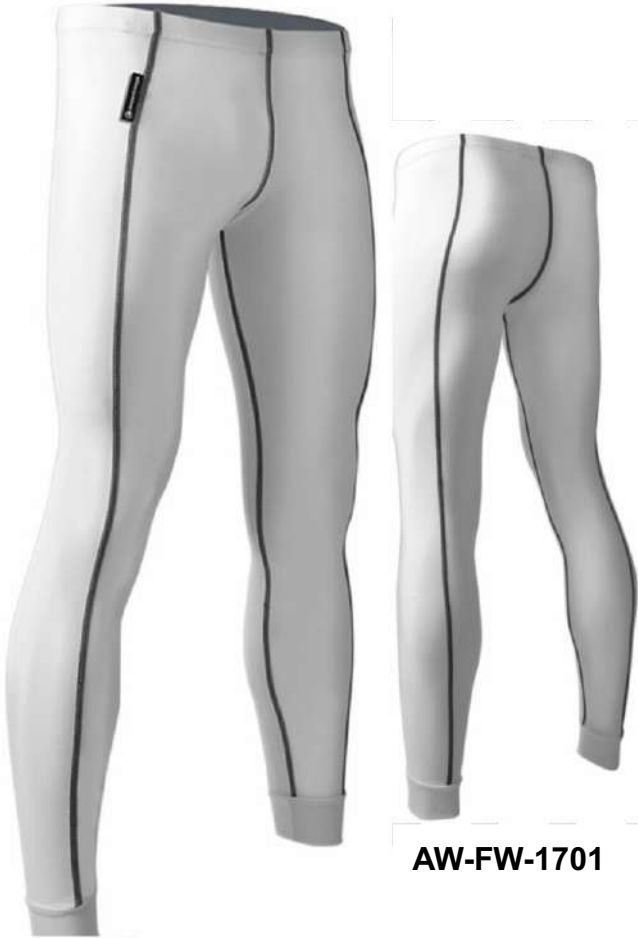

Compression Pants

AW-FW-1701