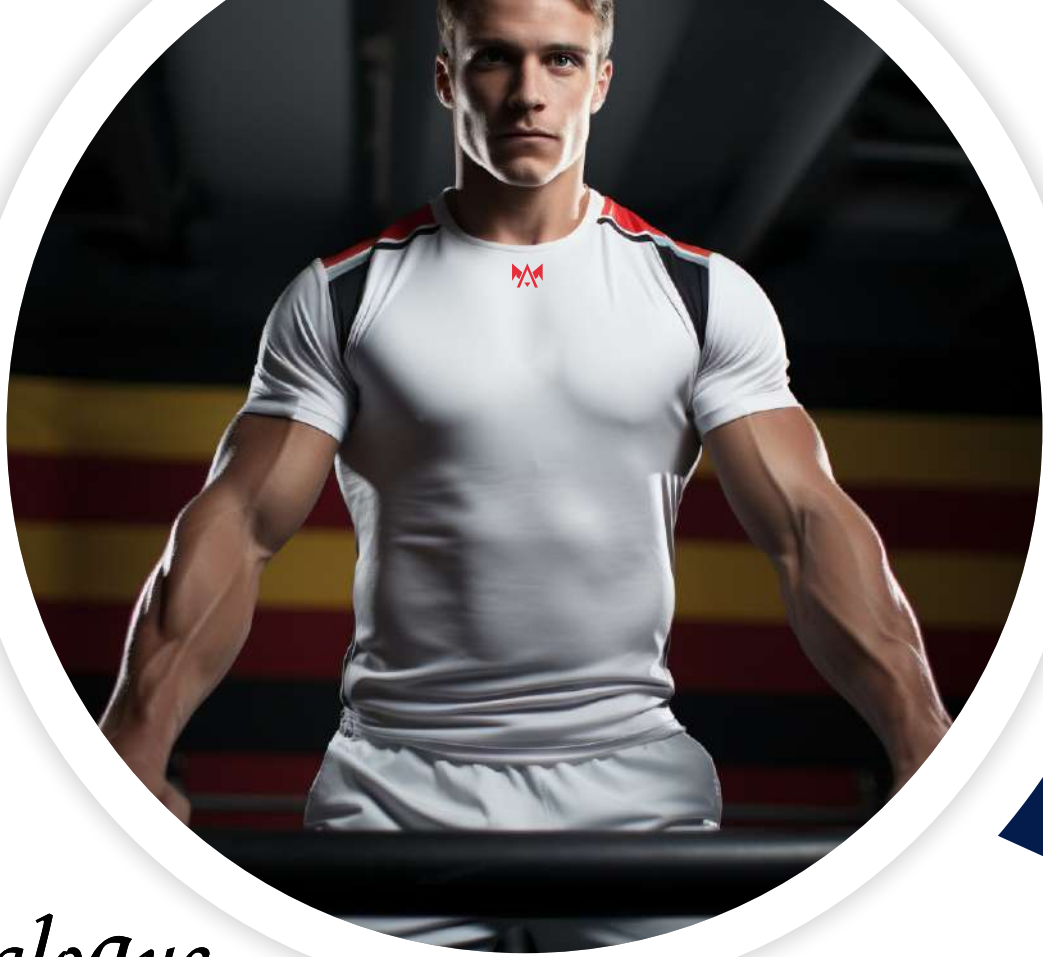

Catalogue

Custom Clothing